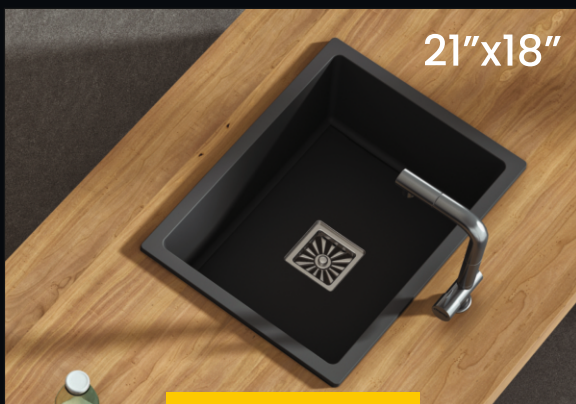

SIZE : L 457, W 406, H 215mm
WEIGHT : 8 Kg (Approx)

GRANITE ₹5,399 | METALLIC ₹6,499