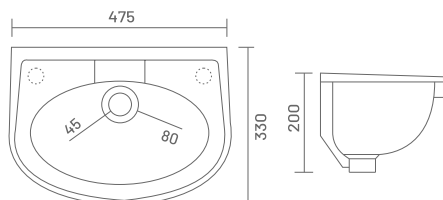

3008 OMEGA
L 405, W 320, H 140mm

₹1,250