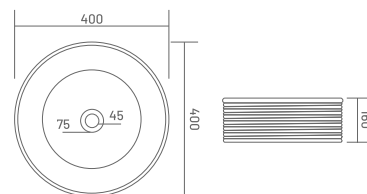

9018 KIA
L 400, W 400, H 135mm

₹4,500

THIN RIM
DESIGN