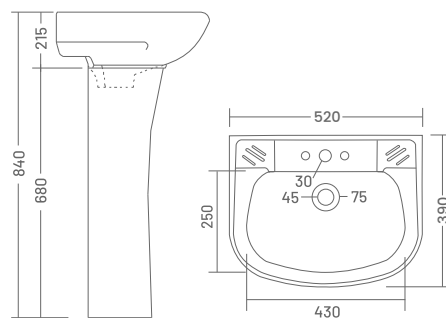

SILVA SET - WB 1002 - PED 2001   WB | ₹1,600
L 570, W 445, H 840mm   PED | ₹1,450