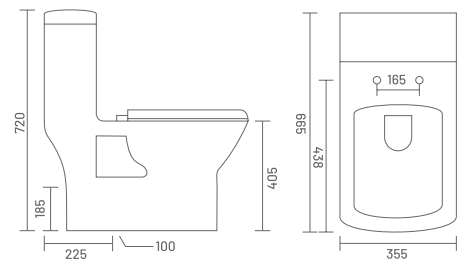

₹12,500

Soft Close Seat Cover Included

WASH DOWN FLUSH

PP

PP SEAT COVER