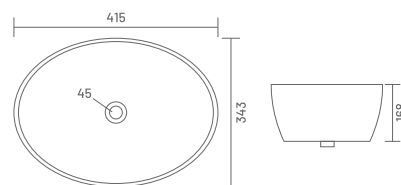

9021 ERICA
L 470, W 350, H 140mm

₹3,800