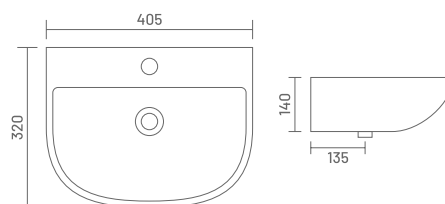

3009 LINT
L 425, W 300, H 100mm