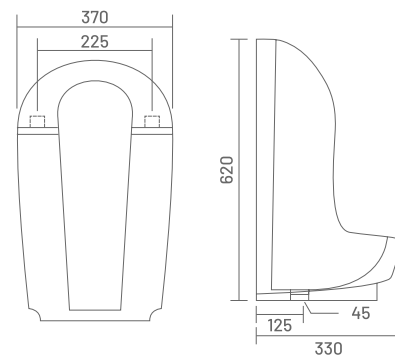

URINAL SENSOR
₹6,500

7010 OPAL
L 300, W 350, H 690mm

₹4,300

URINAL SENSOR
₹6,500

7011 SLEEK
L 330, W 370, H 620mm

₹3,800

URINAL SPREADER

7012 NANO
L 260, W 250, H 500mm