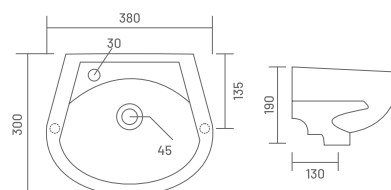

9026 KIARA
L 465, W 465, H 110mm | ₹ 4,500

7338 ROSA
L 510, W 460, H 140mm | ₹ 4,000

3000 CODY WITH STAND
L 530, W 405, H 190mm

₹4,500

3001 ZARA
L 485, W 370, H 185mm

₹1,290

3002 LIZA
L 380, W 300, H 190mm

₹950

3003 CORNER
L 345, W 345, H 140mm

₹1,090

3003B CORNER BIG
L 525, W 440, H 140mm

₹1,850

3005 KARA
L 380, W 380, H 200mm

₹990

3006 NOVA
L 465, W 330, H 170mm

₹1,150