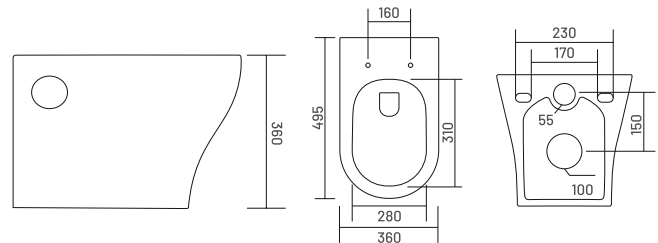

₹12,000

Soft Close Seat Cover Included

With UF Seat Cover ₹14,500

With In Built Jet ₹13,500

RIMLESS
DESIGN

UF SEAT
COVER

PP PP SEAT
COVER

4007 ENIGMA
L 505, W 358, H 366mm