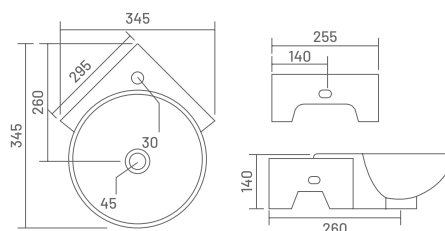

9026 KIARA
L 465, W 465, H 110mm | ₹ 4,500

7338 ROSA
L 510, W 460, H 140mm | ₹ 4,000

3000 CODY WITH STAND
L 530, W 405, H 190mm

₹4,500

3001 ZARA
L 485, W 370, H 185mm

₹1,290

3002 LIZA
L 380, W 300, H 190mm

₹950

3003 CORNER
L 345, W 345, H 140mm

₹1,090

3003B CORNER BIG
L 525, W 440, H 140mm

₹1,850

3005 KARA
L 380, W 380, H 200mm

₹990

3006 NOVA
L 465, W 330, H 170mm

₹1,150