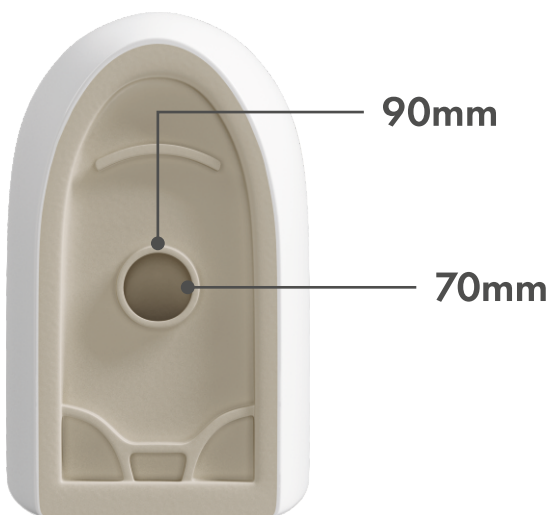

SYPHON PRO TECHNOLOGY

FEATURES

In-70mm
Out-90mm
With Trape Glazing
No Blockage Problem
High Pressure Flushing