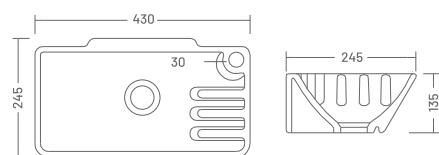

3011 NANO
L 325, W 270, H 125mm

₹1050

3012 MINT
L 440, W 290, H 135mm

₹1,090

3013 YETI
L 430, W 245, H 135mm

₹1,050

3014 PLAZMA
L 410, W 375, H 155mm

₹1,500

3015 DOWEL
L 498, W 385, H 200mm

₹1,550

3016 PEARL
L 390, W 440, H 145mm

₹1,390

3017 VIVA
L 395, W 330, H 170mm

₹1,390

3018 MATRIX
L 465, W 325, H 140mm

₹1,600