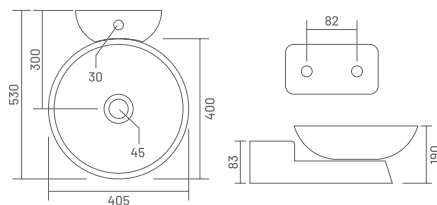

9026 KIARA
L 465, W 465, H 110mm | ₹ 4,500

7338 ROSA
L 510, W 460, H 140mm | ₹ 4,000

3000 CODY WITH STAND
L 530, W 405, H 190mm

₹4,500

3001 ZARA
L 485, W 370, H 185mm

₹1,290

3002 LIZA
L 380, W 300, H 190mm

₹950

3003 CORNER
L 345, W 345, H 140mm

₹1,090

3003B CORNER BIG
L 525, W 440, H 140mm

₹1,850

3005 KARA
L 380, W 380, H 200mm

₹990

3006 NOVA
L 465, W 330, H 170mm

₹1,150