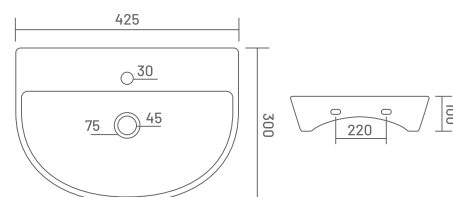

3010 RUBI
L 380, W 265, H 125mm

₹990