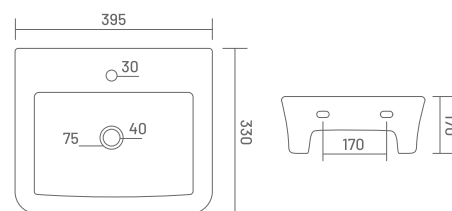

3015 DOWEL
L 498, W 385, H 200mm

₹1,550

3016 PEARL
L 390, W 440, H 145mm

₹1,390

3017 VIVA
L 395, W 330, H 170mm

₹1,390

3018 MATRIX
L 465, W 325, H 140mm

₹1,600