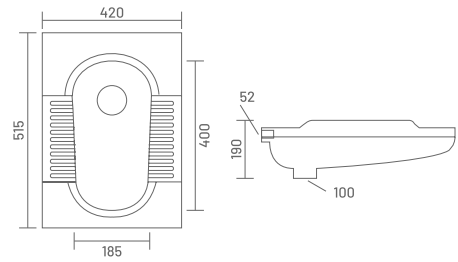

₹1,690

6000C CT PAN 20" (LOW HEIGHT)
L 515, W 420, H 190mm

₹1,190

6001 ORISSA PAN 20"
L 515, W 420, H 290mm

₹1,250

6002 ORISSA PAN 23"
L 580, W 450, H 300mm

₹1,450

6001A AQUA PAN 21"
L 550, W 450, H 290mm