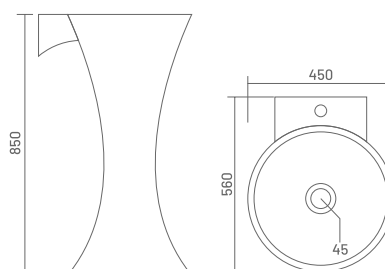

Soft Close Seat Cover Included (Blind Installation)

 RIMLESS DESIGN **PP** PP SEAT COVER

500C BENTLEY
L 420, W 370, H 780mm

₹15,000

shape of
inspiration

500A VITRO
L 490, W 400, H 830mm

₹11,500

500B MILANO
L 560, W 450, H 850mm

₹12,500

WITH STAND

500G ADORE
L 420, W 390, H 780mm

₹10,500

500D VEGAS
L 555, W 470, H 395mm

₹4,500

500E GRACE
L 460, W 460, H 400mm

₹5,800