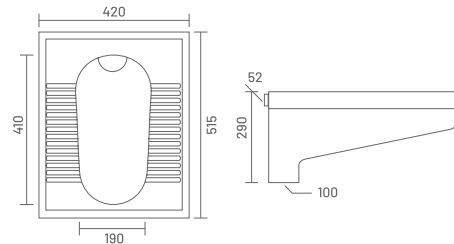

₹1,690

6000C CT PAN 20" (LOW HEIGHT)
L 515, W 420, H 190mm

₹1,190

6001 ORISSA PAN 20"
L 515, W 420, H 290mm

₹1,250

6002 ORISSA PAN 23"
L 580, W 450, H 300mm

₹1,450

6001A AQUA PAN 21"
L 550, W 450, H 290mm