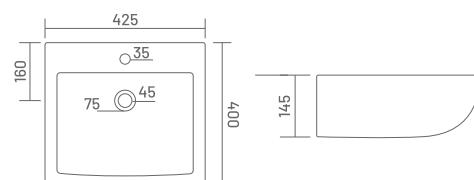

3023 VITA
L 360, W 360, H 150mm

₹1,350

3024 CREST
L 470, W 325, H 150mm

₹1,800

1008 ROYAL
L 500, W 425, H 140mm

₹ 2,000

1014 ARIA
L 425, W 400, H 145mm

₹ 1,600