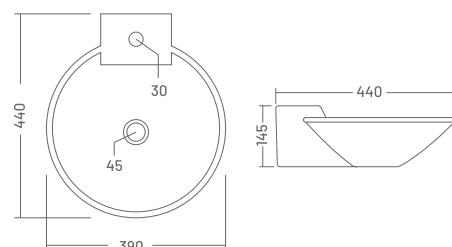

₹1,550

3016 PEARL
L 390, W 440, H 145mm

₹1,390

₹1,390