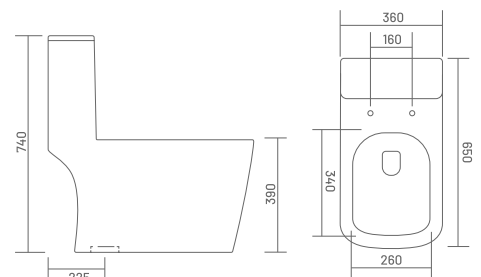

18,000

Soft Close Seat Cover Included

6D FLUSH

RIMLESS DESIGN

SYPHONIC FLUSH

PP

PP SEAT COVER

UF UF SEAT COVER

With UF Seat Cover ₹21,000