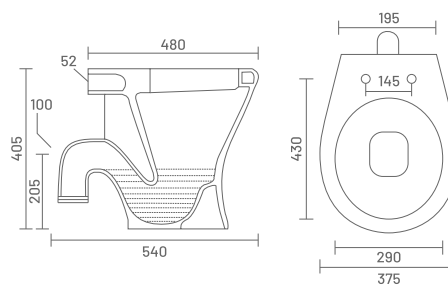

6003C EWC CONCEALED (S-Trap)
L 490, W 380, H 425mm

₹ 2150

Seat Cover Not Included

6009S EWC S-Trap (TOTO)
L 505, W 355, H 405mm

₹ 3,800

Soft Close Seat Cover Included

PP PP SEAT COVER

6003S EWC (S-Trap)
L 540, W 375, H 405mm

₹ 1,790

Seat Cover Not Included

6003P EWC (P-Trap)
L 540, W 375, H 405mm

₹ 1,790

Seat Cover Not Included

6004S ANGLO (S-Trap)
L 540, W 450, H 415mm

₹ 3,250

Seat Cover Not Included