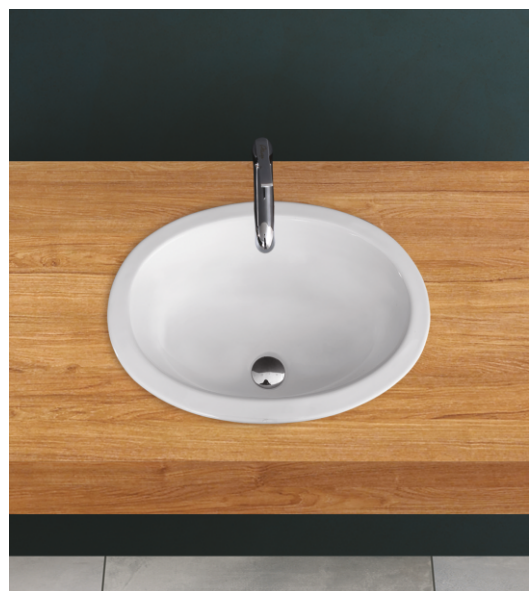

shape of
inspiration

8001 AQUA (TOP COUNTER)
L 625, W 480, H 170mm

₹4,500

8002 PRIME (UNDER COUNTER)
L 545, W 405, H 200mm

₹3,500

8003 OVEL (TOP COUNTER)
L 580, W 425, H 200mm

₹2,800

6005 BIBA (RIMLESS)
L 560, W 350, H 420mm
S Trap - 100mm, P Trap - 190mm