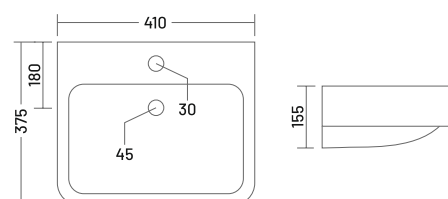

3011 NANO
L 325, W 270, H 125mm

₹1050

3012 MINT
L 440, W 290, H 135mm

₹1,090

3013 YETI
L 430, W 245, H 135mm

₹1,050

3014 PLAZMA
L 410, W 375, H 155mm

₹1,500