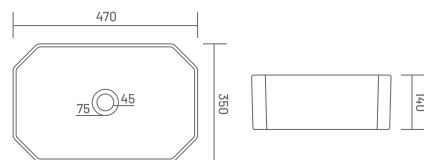

₹3,500

9020 ICONIC
L 415, W 343, H 168mm

₹3,500

THIN RIM
DESIGN

9021 ERICA
L 470, W 350, H 140mm

₹3,800