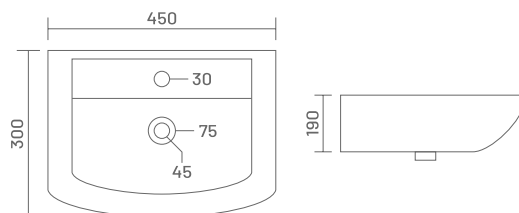

3019 LEON
L 455, W 350, H 145mm

₹1,650

3020 FENI
L 315, W 300, H 125mm

₹1050

3021 LEXO
L 450, W 300, H 190mm

₹1,550

3022 RIO
L 420, W 410, H 100mm

₹1,750