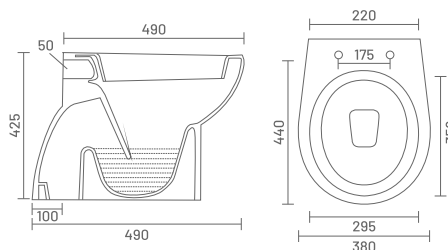

₹ 2150

Seat Cover Not Included

6009S EWC S-Trap (TOTO)
L 505, W 355, H 405mm