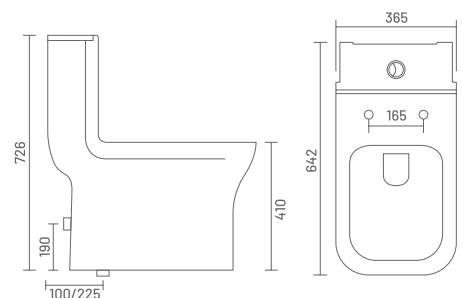

WASH DOWN FLUSH

With UF Seat Cover ₹16,500

With In Built Jet ₹15,000

UF

UF SEAT COVER

PP

PP SEAT COVER

7002 - PLUSH (WASH DOWN)
 L 720, W 340, H 680mm
 S Trap - 225mm, P Trap - 190mm