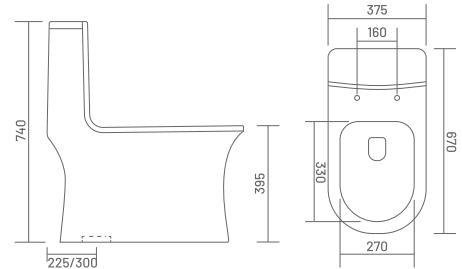

₹16,000

Soft Close Seat Cover Included

4D FLUSH

RIMLESS DESIGN

With UF Seat Cover ₹19,000

SYPHONIC FLUSH

PP

PP SEAT COVER

UF

UF SEAT COVER

₹14,000

Soft Close Seat Cover Included

RIMLESS DESIGN

WASH DOWN FLUSH

With UF Seat Cover ₹17,000

UF

UF SEAT COVER

PP

PP SEAT COVER

₹13,500

Soft Close Seat Cover Included

WASH DOWN FLUSH

With UF Seat Cover ₹16,500

With In Built Jet ₹15,000

UF

UF SEAT COVER

PP

PP SEAT COVER