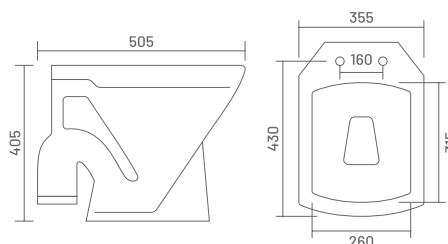

6003C EWC CONCEALED (S-Trap)
L 490, W 380, H 425mm

₹ 2150

Seat Cover Not Included

6009S EWC S-Trap (TOTO)
L 505, W 355, H 405mm

₹ 3,800

Soft Close Seat Cover Included

PP PP SEAT COVER

6003S EWC (S-Trap)
L 540, W 375, H 405mm