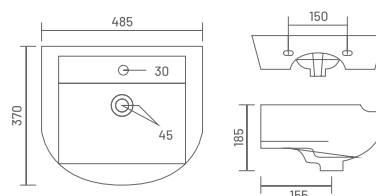

9026 KIARA
L 465, W 465, H 110mm | ₹ 4,500

7338 ROSA
L 510, W 460, H 140mm | ₹ 4,000

3000 CODY WITH STAND
L 530, W 405, H 190mm

₹4,500

3001 ZARA
L 485, W 370, H 185mm

₹1,290

3002 LIZA
L 380, W 300, H 190mm

₹950

3003 CORNER
L 345, W 345, H 140mm

₹1,090

3003B CORNER BIG
L 525, W 440, H 140mm

₹1,850

3005 KARA
L 380, W 380, H 200mm

₹990

3006 NOVA
L 465, W 330, H 170mm

₹1,150