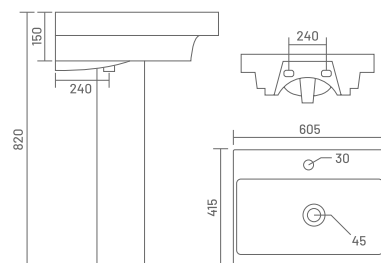

ROYAL SET - WB 1008 - PED 2002
L 500, W 425, H 830mm

WB | ₹2,000
PED | ₹1,750

SELENA SET - WB 1009 - PED 2003
L 575, W 410, H 790mm

WB | ₹2,050
PED | ₹1,850

MERY SET - WB 1010 - PED 2003
L 525, W 410, H 805mm

WB | ₹1,900
PED | ₹1,850

LATINA SET - WB 1011A - PED 2002
L 605, W 415, H 820mm

WB | ₹3,000
PED | ₹1,750

CUBIC SET - WB 1012 - PED 2004
L 575, W 420, H 850mm

WB | ₹2,700
PED | ₹2,100

LORIC SET - WB 1013 - PED 2004
L 600, W 480, H 860mm