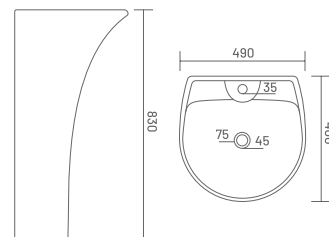

Soft Close Seat Cover Included (Blind Installation)

 RIMLESS DESIGN **PP** PP SEAT COVER

500C BENTLEY
L 420, W 370, H 780mm

₹15,000

shape of
inspiration

500A VITRO
L 490, W 400, H 830mm

₹11,500

500B MILANO
L 560, W 450, H 850mm

₹12,500

WITH STAND

500G ADORE
L 420, W 390, H 780mm

₹10,500

500D VEGAS
L 555, W 470, H 395mm

₹4,500

500E GRACE
L 460, W 460, H 400mm

₹5,800