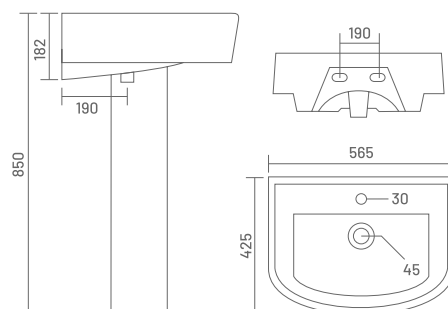

FLORA SET - WB 1003 - PED 2001Q
L 570, W 450, H 890mm

WB | ₹2,150
PED | ₹2,000

QUEEN SET - WB 1004 - PED 2001Q
L 590, W 480, H 945mm

WB | ₹2,250
PED | ₹2,000

STERLING SET - WB 1005 - PED 2002
L 510, W 430, H 840mm

WB | ₹1,800

PED | ₹1,750

ALEXA SET - WB 1006 - PED 2002
L 565, W 425, H 850mm

WB | ₹2,000

PED | ₹1,750

BELLEZA SET - WB 1007 - PED 2002
L 570, W 440, H 870mm

WB | ₹2,150

PED | ₹1,750

ROYAL SET - WB 1008 - PED 2002
L 500, W 425, H 830mm

WB | ₹2,000
PED | ₹1,750

SELENA SET - WB 1009 - PED 2003
L 575, W 410, H 790mm

WB | ₹2,050
PED | ₹1,850

MERY SET - WB 1010 - PED 2003
L 525, W 410, H 805mm