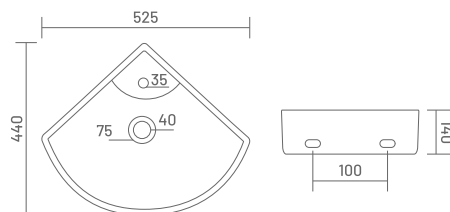

9026 KIARA
L 465, W 465, H 110mm | ₹ 4,500

7338 ROSA
L 510, W 460, H 140mm | ₹ 4,000

3000 CODY WITH STAND
L 530, W 405, H 190mm

₹4,500

3001 ZARA
L 485, W 370, H 185mm

₹1,290

3002 LIZA
L 380, W 300, H 190mm

₹950

3003 CORNER
L 345, W 345, H 140mm

₹1,090

3003B CORNER BIG
L 525, W 440, H 140mm

₹1,850

3005 KARA
L 380, W 380, H 200mm

₹990

3006 NOVA
L 465, W 330, H 170mm

₹1,150