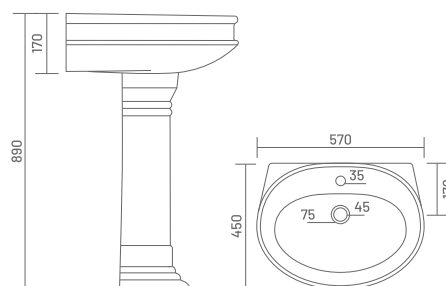

WHERE STYLE AND
OPULENCE
COMPETES FOR YOUR
ATTENTION

CLASSIC SET - WB 1001 - PED 2001 WB | ₹1,500
 L 520, W 390, H 840mm PED | ₹1,450

SILVA SET - WB 1002 - PED 2001 WB | ₹1,600
 L 570, W 445, H 840mm PED | ₹1,450

FLORA SET - WB 1003 - PED 2001Q
L 570, W 450, H 890mm

WB | ₹2,150
PED | ₹2,000

QUEEN SET - WB 1004 - PED 2001Q
L 590, W 480, H 945mm

WB | ₹2,250
PED | ₹2,000

STERLING SET - WB 1005 - PED 2002
L 510, W 430, H 840mm