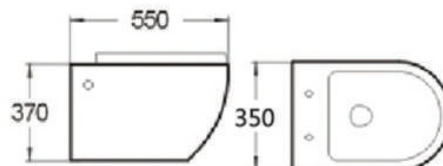

₹11,000

Soft Close Seat Cover Included (Blind Installation)

RIMLESS DESIGN **PP** PP SEAT COVER