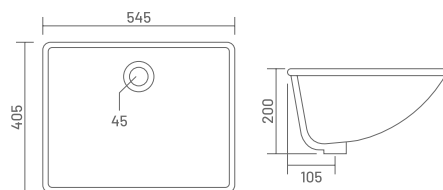

shape of
inspiration

8001 AQUA (TOP COUNTER)
L 625, W 480, H 170mm

₹4,500

8002 PRIME (UNDER COUNTER)
L 545, W 405, H 200mm

₹3,500

8003 OVEL (TOP COUNTER)
L 580, W 425, H 200mm

₹2,800

6005 BIBA (RIMLESS)
L 560, W 350, H 420mm
S Trap - 100mm, P Trap - 190mm