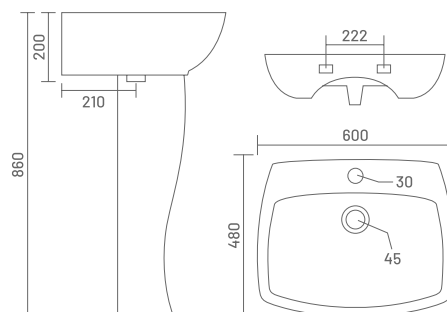

ROYAL SET - WB 1008 - PED 2002
L 500, W 425, H 830mm

WB | ₹2,000
PED | ₹1,750

SELENA SET - WB 1009 - PED 2003
L 575, W 410, H 790mm

WB | ₹2,050
PED | ₹1,850

MERY SET - WB 1010 - PED 2003
L 525, W 410, H 805mm

WB | ₹1,900
PED | ₹1,850

LATINA SET - WB 1011A - PED 2002
L 605, W 415, H 820mm

WB | ₹3,000
PED | ₹1,750

CUBIC SET - WB 1012 - PED 2004
L 575, W 420, H 850mm

WB | ₹2,700
PED | ₹2,100

LORIC SET - WB 1013 - PED 2004
L 600, W 480, H 860mm

WB | ₹2,800
PED | ₹2,100

ARIA SET - WB 1014 - PED 2002
L 425, W 400, H 850mm

WB | ₹1,600
PED | ₹1,750

PLAZMA SET - WB 3014 - PED 2002
L 410, W 375, H 830mm

WB | ₹1,500
PED | ₹1,750

DOWEL SET - WB 3015 - PED 2002
L 498, W 385, H 858mm