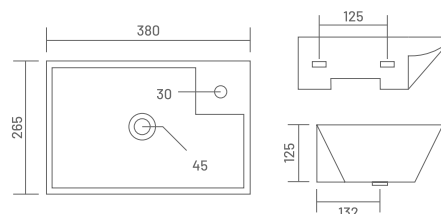

3012 MINT
L 440, W 290, H 135mm

3011 NANO
L 325, W 270, H 125mm

₹1050