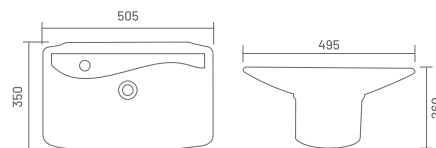

₹12,500

WITH STAND

500G ADORE
L 420, W 390, H 780mm

₹10,500

500D VEGAS
L 555, W 470, H 395mm

₹4,500

500E GRACE
L 460, W 460, H 400mm

₹5,800

500F ELEGANCE
L 480, W 440, H 380mm

₹6,000

THIN EDGE

Elegant THIN EDGE basin with fine edges that is only 5 mm in thickness.
The Attractive clay art is made by the innovative material used by LAVITA.

5mm Thickness