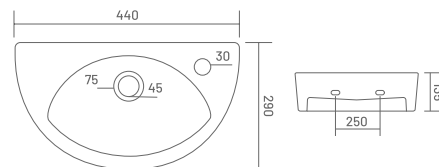

3011 NANO
L 325, W 270, H 125mm

₹1050

3012 MINT
L 440, W 290, H 135mm

₹1,090

3013 YETI
L 430, W 245, H 135mm

₹1,050

3014 PLAZMA
L 410, W 375, H 155mm

₹1,500

3015 DOWEL
L 498, W 385, H 200mm

₹1,550

3016 PEARL
L 390, W 440, H 145mm

₹1,390

3017 VIVA
L 395, W 330, H 170mm

₹1,390

3018 MATRIX
L 465, W 325, H 140mm

₹1,600