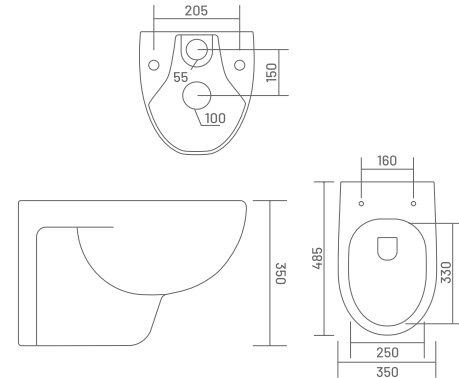

4003 ELICA
L 485, W 350, H 350mm

₹5,500

Soft Close Seat Cover Included

PP PP SEAT COVER

4004 RECTO (RIMLESS)
L 500, W 360, H 360mm

₹11,500

Soft Close Seat Cover Included

With UF Seat Cover