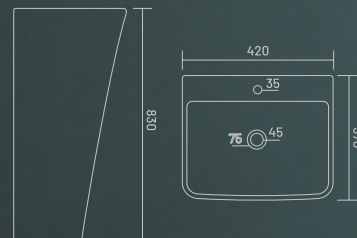

500C BENTLEY
L 420, W 370, H 780mm

₹15,000

shape of
inspiration