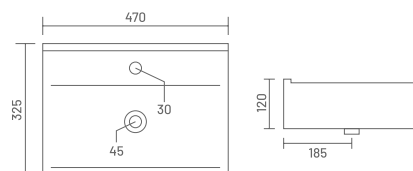

3023 VITA
L 360, W 360, H 150mm

₹1,350

3024 CREST
L 470, W 325, H 150mm

₹1,800

1008 ROYAL
L 500, W 425, H 140mm

₹ 2,000

1014 ARIA
L 425, W 400, H 145mm

₹ 1,600