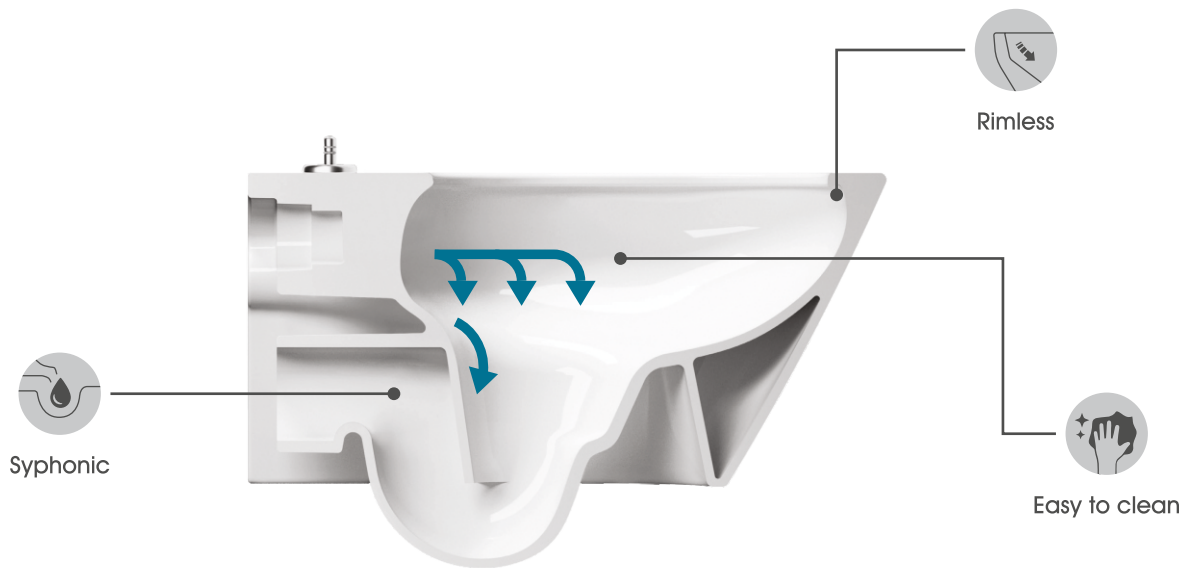

SYPHON PRO TECHNOLOGY

FEATURES

In-70mm
Out-90mm
With Trape Glazing
No Blockage Problem
High Pressure Flushing