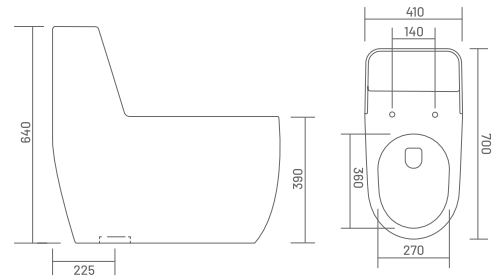

Soft Close Seat Cover Included

RIMLESS DESIGN

SYPHONIC FLUSH

TORNADO FLUSH

PP

PP SEAT COVER

7013S AMAZE (SYPHONIC 6D)
 L 650, W 360, H 740mm
 S Trap - 225mm

18,000