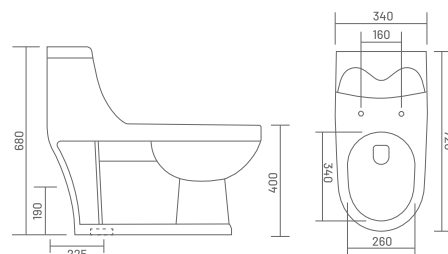

₹9,900

Soft Close Seat Cover Included

WASH DOWN FLUSH **PP** PP SEAT COVER

7003 - ELEGANT (WASH DOWN)
L 670, W 360, H 755mm
S Trap - 225mm