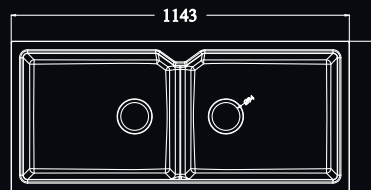

SIZE : L 457, W 406, H 215mm
WEIGHT : 8 Kg (Approx)

GRANITE ₹5,399 | METALLIC ₹6,499

SIZE : L 533, W 457, H 214mm
WEIGHT : 10 Kg (Approx)

GRANITE ₹6,450 | METALLIC ₹7,600

SIZE : L 609, W 457, H 212mm
WEIGHT : 11.5 Kg (Approx)

GRANITE ₹6,750 | METALLIC ₹8,350

36"x18"

SIZE : L 915, W 450, H 208mm
WEIGHT : 16 Kg (Approx)

GRANITE ₹12,300 | METALLIC ₹14,500

20"x45"

SIZE : L 1143, W 508, H 236mm
WEIGHT : 27 Kg (Approx)

GRANITE ₹15,000 | METALLIC ₹17,500