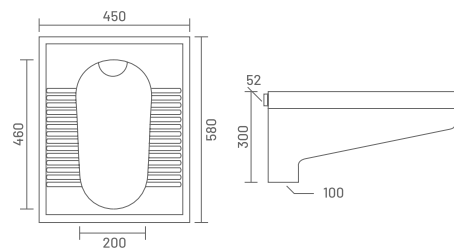

₹1,690

6000C CT PAN 20" (LOW HEIGHT)
L 515, W 420, H 190mm

₹1,190

6001 ORISSA PAN 20"
L 515, W 420, H 290mm

₹1,250

6002 ORISSA PAN 23"
L 580, W 450, H 300mm

₹1,450

6001A AQUA PAN 21"
L 550, W 450, H 290mm