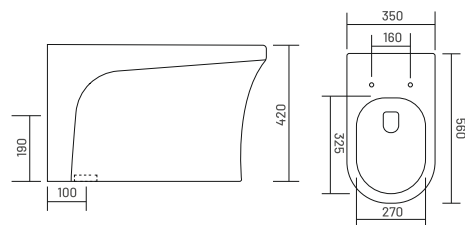

₹ 6,500

Soft Close Seat Cover Included

RIMLESS
DESIGN

PP

PP SEAT
COVER

6006 CANVAS
L 542, W 368, H 388mm
S Trap - 100mm, P Trap - 190mm

₹ 6,800

Soft Close Seat Cover Included