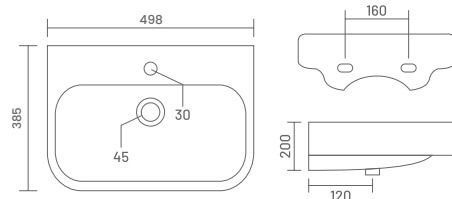

3011 NANO
L 325, W 270, H 125mm

₹1050

3012 MINT
L 440, W 290, H 135mm

₹1,090

3013 YETI
L 430, W 245, H 135mm

₹1,050

3014 PLAZMA
L 410, W 375, H 155mm

₹1,500

3015 DOWEL
L 498, W 385, H 200mm

₹1,550

3016 PEARL
L 390, W 440, H 145mm

₹1,390

3017 VIVA
L 395, W 330, H 170mm

₹1,390

3018 MATRIX
L 465, W 325, H 140mm

₹1,600