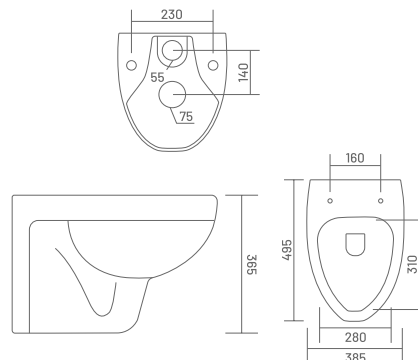

4010 RODEO (RIMLESS)
L 510, W 360, H 340mm