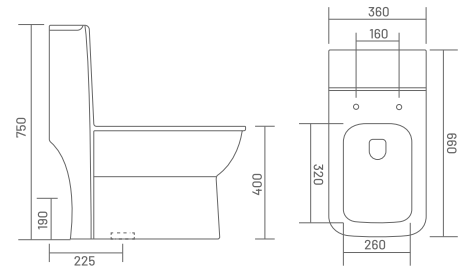

With UF Seat Cover ₹18,000

UF SEAT COVER

PP SEAT COVER

With In Built Jet ₹17,000

7010 CRYSTAL (WASH DOWN)
L 665, W 350, H 735mm
S Trap - 225mm, P Trap- 185mm

₹12,900

Soft Close Seat Cover Included

WASH DOWN FLUSH