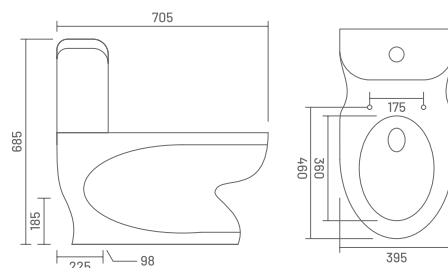

7005S LAVA (TORNADO)
L 700, W 370, H 750mm
S Trap - 225mm

₹10,900

Soft Close Seat Cover Included

WASH DOWN FLUSH **PP** PP SEAT COVER