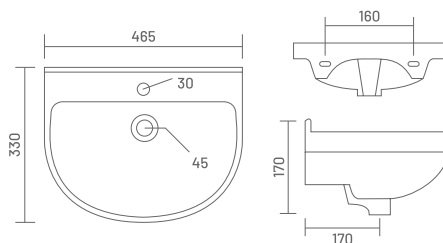

3003 CORNER
L 345, W 345, H 140mm

₹1,090

3003B CORNER BIG
L 525, W 440, H 140mm

₹1,850

3005 KARA
L 380, W 380, H 200mm

₹990

3006 NOVA
L 465, W 330, H 170mm

₹1,150