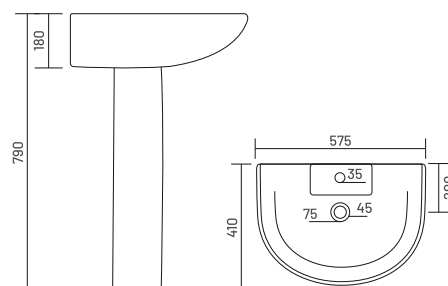

FLORA SET - WB 1003 - PED 2001Q
L 570, W 450, H 890mm

WB | ₹2,150
PED | ₹2,000

QUEEN SET - WB 1004 - PED 2001Q
L 590, W 480, H 945mm

WB | ₹2,250
PED | ₹2,000

STERLING SET - WB 1005 - PED 2002
L 510, W 430, H 840mm

WB | ₹1,800

PED | ₹1,750

ALEXA SET - WB 1006 - PED 2002
L 565, W 425, H 850mm

WB | ₹2,000

PED | ₹1,750

BELLEZA SET - WB 1007 - PED 2002
L 570, W 440, H 870mm

WB | ₹2,150

PED | ₹1,750

ROYAL SET - WB 1008 - PED 2002
L 500, W 425, H 830mm

WB | ₹2,000
PED | ₹1,750

SELENA SET - WB 1009 - PED 2003
L 575, W 410, H 790mm

WB | ₹2,050
PED | ₹1,850

MERY SET - WB 1010 - PED 2003
L 525, W 410, H 805mm

WB | ₹1,900
PED | ₹1,850

LATINA SET - WB 1011A - PED 2002
L 605, W 415, H 820mm

WB | ₹3,000
PED | ₹1,750

CUBIC SET - WB 1012 - PED 2004
L 575, W 420, H 850mm

WB | ₹2,700
PED | ₹2,100

LORIC SET - WB 1013 - PED 2004
L 600, W 480, H 860mm