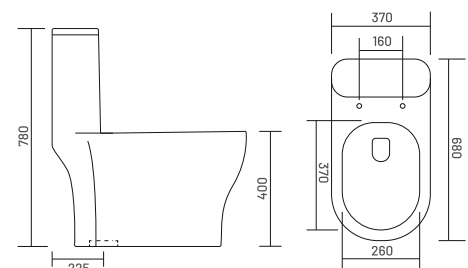

7008 POSH (RIMLESS)
L 690, W 375, H 750mm
S Trap - 225mm, P Trap - 175mm

16,500

Soft Close Seat Cover Included

4D FLUSH

RIMLESS DESIGN

With UF Seat Cover ₹19,500

SYPHONIC FLUSH

PP

PP SEAT COVER

UF

UF SEAT COVER