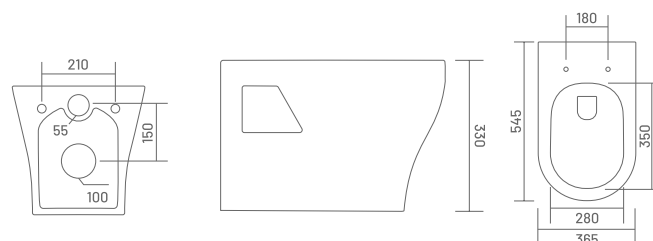

4006 ITALIA (RIMLESS)
L 495, W 360, H 360mm

₹12,000

Soft Close Seat Cover Included

With UF Seat Cover

₹14,500

UF UF SEAT COVER

PP PP SEAT COVER