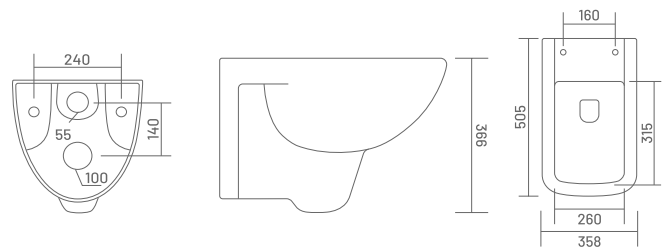

RIMLESS
DESIGN

UF SEAT
COVER

PP PP SEAT
COVER

4007 ENIGMA
L 505, W 358, H 366mm

₹8,000

Soft Close Seat Cover Included

PP PP SEAT
COVER

4008A MARIO (RIMLESS)
L 500, W 380, H 360mm