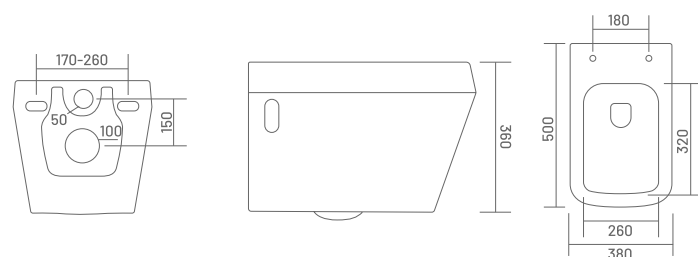

4009 CASCADE
L 495, W 385, H 365mm

₹11,000

Soft Close Seat Cover Included

With UF Seat Cover ₹13,500

RIMLESS
DESIGN

UF SEAT
COVER

PP PP SEAT
COVER