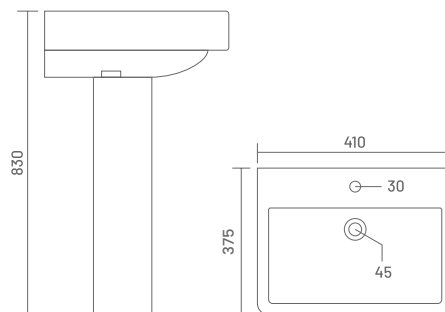

WB | ₹1,900
PED | ₹1,850

LATINA SET - WB 1011A - PED 2002
L 605, W 415, H 820mm

WB | ₹3,000
PED | ₹1,750

CUBIC SET - WB 1012 - PED 2004
L 575, W 420, H 850mm

WB | ₹2,700
PED | ₹2,100

LORIC SET - WB 1013 - PED 2004
L 600, W 480, H 860mm

WB | ₹2,800
PED | ₹2,100

ARIA SET - WB 1014 - PED 2002
L 425, W 400, H 850mm

WB | ₹1,600
PED | ₹1,750

PLAZMA SET - WB 3014 - PED 2002
L 410, W 375, H 830mm

WB | ₹1,500
PED | ₹1,750

DOWEL SET - WB 3015 - PED 2002
L 498, W 385, H 858mm