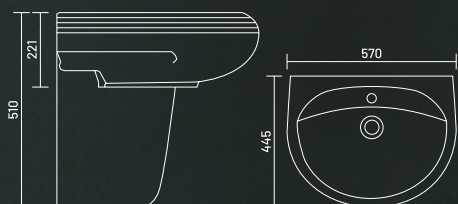

PLAZMA SET - WB 3014 - PED 2002H
L 410, W 375, H 430mm

WB | ₹1,500

PED | ₹1,250

shaping
new
creativity

SILVA SET - WB 1002 - PED 2001H
L 570, W 445, H 510mm

WB | ₹1,600

PED | ₹1,250

shape of
inspiration