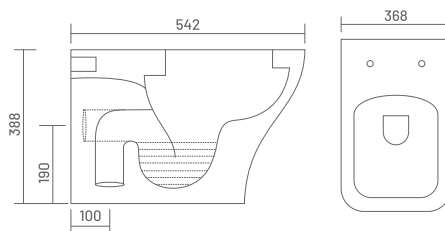

₹ 6,800

Soft Close Seat Cover Included

PP

PP SEAT
COVER

6007 SASA (RIMLESS)
L 530, W 380, H 440mm
S Trap - 100mm