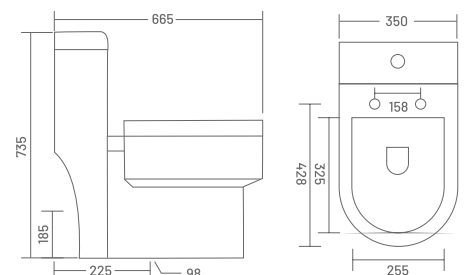

7011S NOVA (SYPHONIC 5D)
L 670, W 360, H 740mm
S Trap - 225mm, 300mm

₹12,900

Soft Close Seat Cover Included

WASH DOWN FLUSH

UF SEAT COVER

With UF Seat Cover ₹15,900

PP SEAT COVER

With In Built Jet ₹14,500