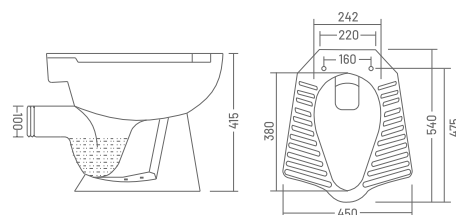

₹ 1,790

Seat Cover Not Included

6004S ANGLO (S-Trap)
L 540, W 450, H 415mm

₹ 3,250

Seat Cover Not Included

6004P ANGLO (P-Trap)
L 540, W 450, H 415mm

₹ 3,250

Seat Cover Not Included