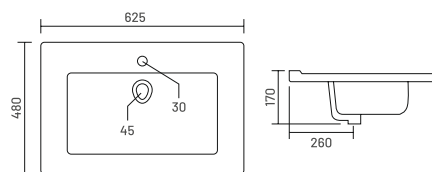

8002 PRIME (UNDER COUNTER)
L 545, W 405, H 200mm

₹3,500