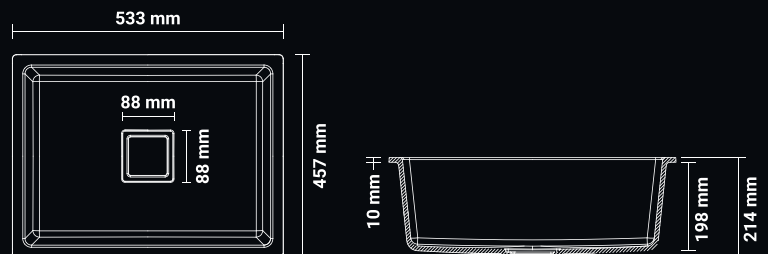

SIZE : L 457, W 406, H 215mm
WEIGHT : 8 Kg (Approx)

GRANITE ₹5,399 | METALLIC ₹6,499

SIZE : L 533, W 457, H 214mm
WEIGHT : 10 Kg (Approx)

GRANITE ₹6,450 | METALLIC ₹7,600

SIZE : L 609, W 457, H 212mm
WEIGHT : 11.5 Kg (Approx)