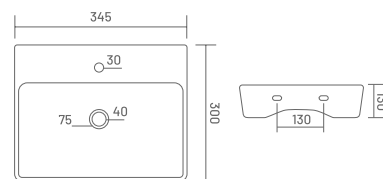

9014 CIVIK
L 400, W 400, H 150mm

₹5,500

9015 NEO
L 475, W 435, H 170mm

₹4,000

9016 CUBA
L 345, W 300, H 130mm

₹2,000

9017 COSMO
L 400, W 400, H 160mm

₹4,500