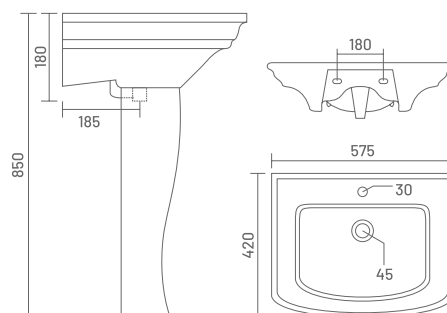

ROYAL SET - WB 1008 - PED 2002
L 500, W 425, H 830mm

WB | ₹2,000
PED | ₹1,750

SELENA SET - WB 1009 - PED 2003
L 575, W 410, H 790mm

WB | ₹2,050
PED | ₹1,850

MERY SET - WB 1010 - PED 2003
L 525, W 410, H 805mm

WB | ₹1,900
PED | ₹1,850

LATINA SET - WB 1011A - PED 2002
L 605, W 415, H 820mm

WB | ₹3,000
PED | ₹1,750

CUBIC SET - WB 1012 - PED 2004
L 575, W 420, H 850mm

WB | ₹2,700
PED | ₹2,100

LORIC SET - WB 1013 - PED 2004
L 600, W 480, H 860mm

WB | ₹2,800
PED | ₹2,100

ARIA SET - WB 1014 - PED 2002
L 425, W 400, H 850mm

WB | ₹1,600
PED | ₹1,750

PLAZMA SET - WB 3014 - PED 2002
L 410, W 375, H 830mm

WB | ₹1,500
PED | ₹1,750

DOWEL SET - WB 3015 - PED 2002
L 498, W 385, H 858mm