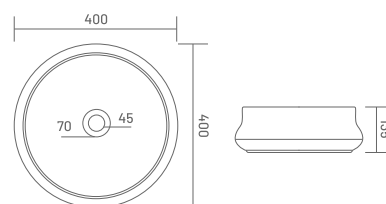

THIN RIM
DESIGN

9018 KIA
L 400, W 400, H 135mm

₹4,500

THIN RIM
DESIGN

9019 CIROC
L 500, W 325, H 140mm

₹3,500

9020 ICONIC
L 415, W 343, H 168mm

₹3,500