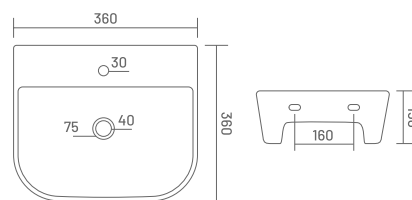

3024 CREST
L 470, W 325, H 150mm