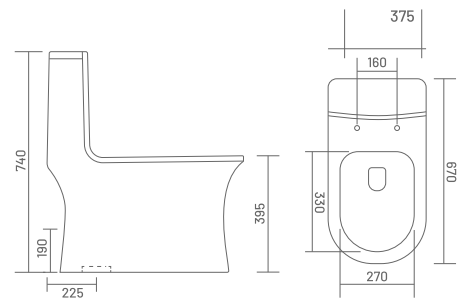

₹14,000

Soft Close Seat Cover Included

RIMLESS DESIGN

WASH DOWN FLUSH

With UF Seat Cover ₹17,000

UF

UF SEAT COVER

PP

PP SEAT COVER