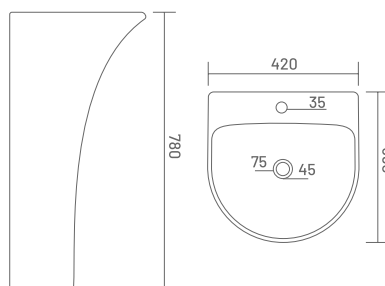

₹12,500

WITH STAND

500G ADORE
L 420, W 390, H 780mm

₹10,500

500D VEGAS
L 555, W 470, H 395mm

₹4,500

500E GRACE
L 460, W 460, H 400mm

₹5,800

500F ELEGANCE
L 480, W 440, H 380mm

₹6,000

THIN EDGE

Elegant THIN EDGE basin with fine edges that is only 5 mm in thickness.
The Attractive clay art is made by the innovative material used by LAVITA.

5mm Thickness