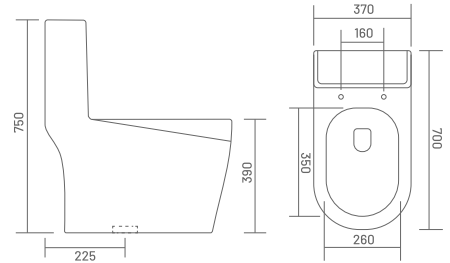

₹18,000

Soft Close Seat Cover Included

RIMLESS DESIGN

SYPHONIC FLUSH

With UF Seat Cover ₹21,000

TORNADO FLUSH

PP

PP SEAT COVER

UF

UF SEAT COVER

₹12,500

Soft Close Seat Cover Included

WASH DOWN FLUSH

PP

PP SEAT COVER

16,500

Soft Close Seat Cover Included

4D FLUSH

RIMLESS DESIGN

With UF Seat Cover ₹19,500

SYPHONIC FLUSH

PP

PP SEAT COVER

UF

UF SEAT COVER