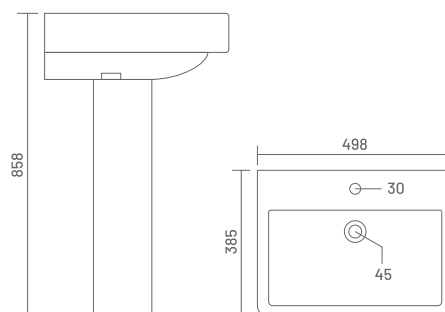

WB | ₹1,550
PED | ₹1,750