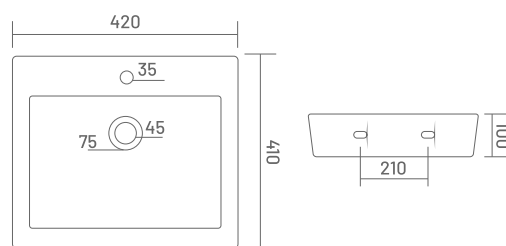

3019 LEON
L 455, W 350, H 145mm

₹1,650

3020 FENI
L 315, W 300, H 125mm

₹1050

3021 LEXO
L 450, W 300, H 190mm

₹1,550

3022 RIO
L 420, W 410, H 100mm

₹1,750