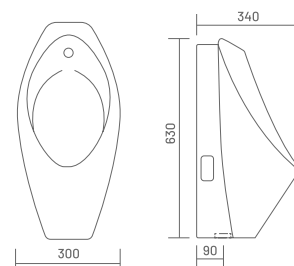

₹4,500

7017 ALBA
L 340, W 300, H 630mm

₹3,000