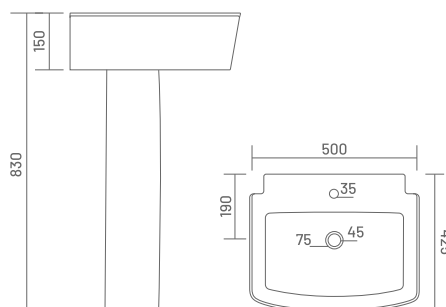

FLORA SET - WB 1003 - PED 2001Q
L 570, W 450, H 890mm

WB | ₹2,150
PED | ₹2,000

QUEEN SET - WB 1004 - PED 2001Q
L 590, W 480, H 945mm

WB | ₹2,250
PED | ₹2,000

STERLING SET - WB 1005 - PED 2002
L 510, W 430, H 840mm

WB | ₹1,800

PED | ₹1,750

ALEXA SET - WB 1006 - PED 2002
L 565, W 425, H 850mm

WB | ₹2,000

PED | ₹1,750

BELLEZA SET - WB 1007 - PED 2002
L 570, W 440, H 870mm

WB | ₹2,150

PED | ₹1,750

ROYAL SET - WB 1008 - PED 2002
L 500, W 425, H 830mm

WB | ₹2,000
PED | ₹1,750

SELENA SET - WB 1009 - PED 2003
L 575, W 410, H 790mm

WB | ₹2,050
PED | ₹1,850

MERY SET - WB 1010 - PED 2003
L 525, W 410, H 805mm