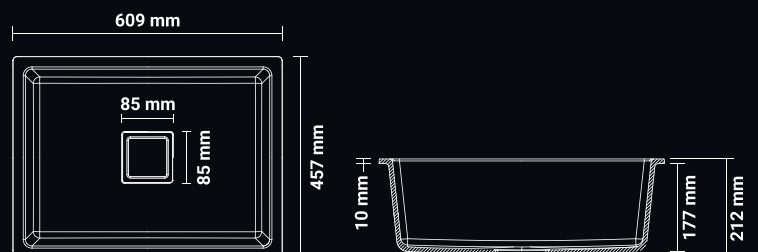

SIZE : L 457, W 406, H 215mm
WEIGHT : 8 Kg (Approx)

GRANITE ₹5,399 | METALLIC ₹6,499

SIZE : L 533, W 457, H 214mm
WEIGHT : 10 Kg (Approx)

GRANITE ₹6,450 | METALLIC ₹7,600

SIZE : L 609, W 457, H 212mm
WEIGHT : 11.5 Kg (Approx)

GRANITE ₹6,750 | METALLIC ₹8,350

36"x18"

SIZE : L 915, W 450, H 208mm
WEIGHT : 16 Kg (Approx)

GRANITE ₹12,300 | METALLIC ₹14,500

20"x45"

SIZE : L 1143, W 508, H 236mm
WEIGHT : 27 Kg (Approx)

GRANITE ₹15,000 | METALLIC ₹17,500