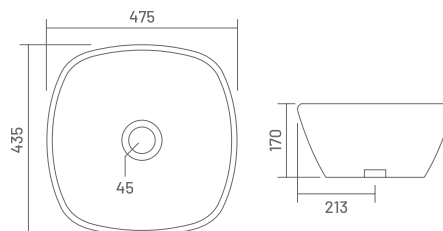

9016 CUBA
L 345, W 300, H 130mm

₹4,000