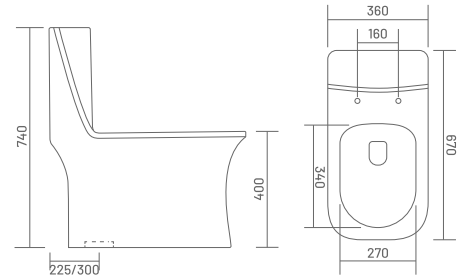

RIMLESS DESIGN

With UF Seat Cover ₹20,000

SYPHONIC FLUSH

PP

PP SEAT COVER

UF UF SEAT COVER

7012S CALVIN (TORNADO)
 L 700, W 410, H 640mm
 S Trap - 225mm

19,500