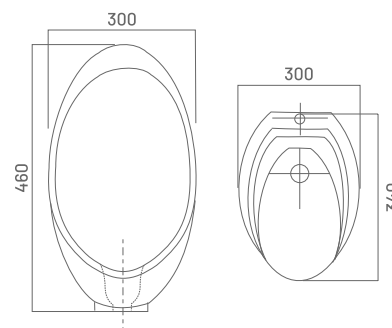

₹2,090

₹1,550

7016 SQUATTING (LADIES)
L 450, W 355, H 100mm

₹1,690