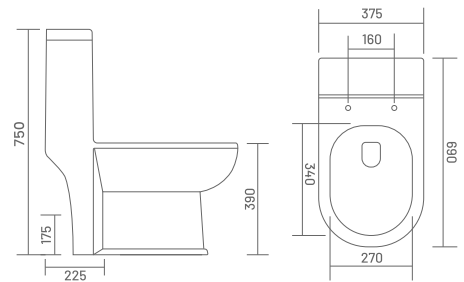

₹14,000

Soft Close Seat Cover Included

RIMLESS DESIGN

WASH DOWN FLUSH

With UF Seat Cover ₹17,000

UF SEAT COVER

PP SEAT COVER