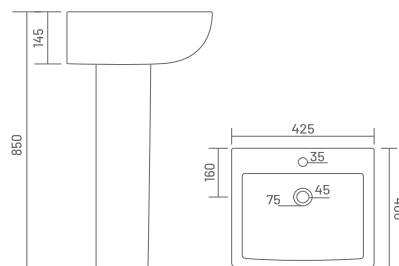

WB | ₹1,900
PED | ₹1,850

LATINA SET - WB 1011A - PED 2002
L 605, W 415, H 820mm

WB | ₹3,000
PED | ₹1,750

CUBIC SET - WB 1012 - PED 2004
L 575, W 420, H 850mm

WB | ₹2,700
PED | ₹2,100

LORIC SET - WB 1013 - PED 2004
L 600, W 480, H 860mm

WB | ₹2,800
PED | ₹2,100

ARIA SET - WB 1014 - PED 2002
L 425, W 400, H 850mm

WB | ₹1,600
PED | ₹1,750

PLAZMA SET - WB 3014 - PED 2002
L 410, W 375, H 830mm

WB | ₹1,500
PED | ₹1,750

DOWEL SET - WB 3015 - PED 2002
L 498, W 385, H 858mm