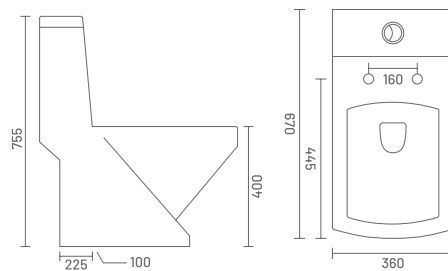

₹9,900

Soft Close Seat Cover Included

 WASH DOWN FLUSH **PP** PP SEAT COVER

7003 - ELEGANT (WASH DOWN)
 L 670, W 360, H 755mm
 S Trap - 225mm

₹13,500

Soft Close Seat Cover Included

 WASH DOWN FLUSH **PP** PP SEAT COVER