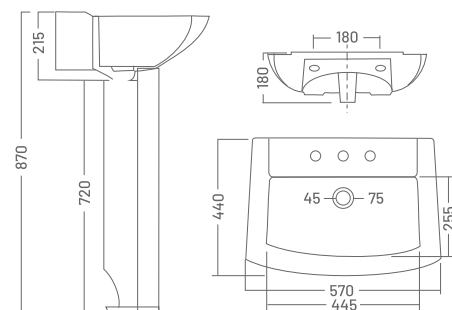

FLORA SET - WB 1003 - PED 2001Q
L 570, W 450, H 890mm

WB | ₹2,150
PED | ₹2,000

QUEEN SET - WB 1004 - PED 2001Q
L 590, W 480, H 945mm

WB | ₹2,250
PED | ₹2,000

STERLING SET - WB 1005 - PED 2002
L 510, W 430, H 840mm

WB | ₹1,800

PED | ₹1,750

ALEXA SET - WB 1006 - PED 2002
L 565, W 425, H 850mm

WB | ₹2,000

PED | ₹1,750

BELLEZA SET - WB 1007 - PED 2002
L 570, W 440, H 870mm

WB | ₹2,150

PED | ₹1,750

ROYAL SET - WB 1008 - PED 2002
L 500, W 425, H 830mm

WB | ₹2,000
PED | ₹1,750

SELENA SET - WB 1009 - PED 2003
L 575, W 410, H 790mm

WB | ₹2,050
PED | ₹1,850

MERY SET - WB 1010 - PED 2003
L 525, W 410, H 805mm

WB | ₹1,900
PED | ₹1,850

LATINA SET - WB 1011A - PED 2002
L 605, W 415, H 820mm

WB | ₹3,000
PED | ₹1,750

CUBIC SET - WB 1012 - PED 2004
L 575, W 420, H 850mm

WB | ₹2,700
PED | ₹2,100

LORIC SET - WB 1013 - PED 2004
L 600, W 480, H 860mm