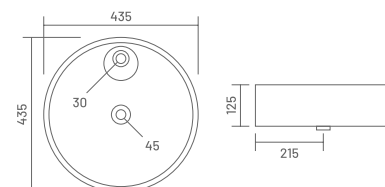

9010A RICA
L 500, W 400, H 145mm

₹4,200

9011 CLASSY
L 415, W 415, H 115mm

₹4,500

9012 SARA
L 435, W 435, H 125mm

₹4,500

9013 CYBER
L 450, W 325, H 150mm

₹4,500