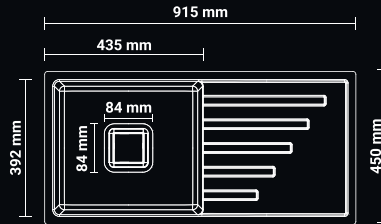

SIZE : L 457, W 406, H 215mm
WEIGHT : 8 Kg (Approx)

GRANITE ₹5,399 | METALLIC ₹6,499

SIZE : L 533, W 457, H 214mm
WEIGHT : 10 Kg (Approx)

GRANITE ₹6,450 | METALLIC ₹7,600

SIZE : L 609, W 457, H 212mm
WEIGHT : 11.5 Kg (Approx)

GRANITE ₹6,750 | METALLIC ₹8,350

36"x18"

SIZE : L 915, W 450, H 208mm
WEIGHT : 16 Kg (Approx)

GRANITE ₹12,300 | METALLIC ₹14,500

20"x45"

SIZE : L 1143, W 508, H 236mm
WEIGHT : 27 Kg (Approx)

GRANITE ₹15,000 | METALLIC ₹17,500