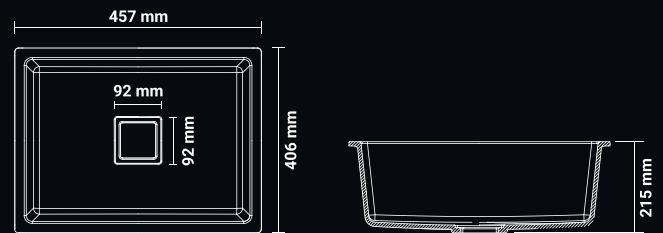

SIZE : L 457, W 406, H 215mm
WEIGHT : 8 Kg (Approx)

GRANITE ₹5,399 | METALLIC ₹6,499

SIZE : L 533, W 457, H 214mm
WEIGHT : 10 Kg (Approx)

GRANITE ₹6,450 | METALLIC ₹7,600

SIZE : L 609, W 457, H 212mm
WEIGHT : 11.5 Kg (Approx)