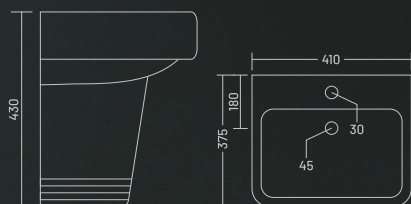

PLAZMA SET - WB 3014 - PED 2002H
L 410, W 375, H 430mm

WB | ₹1,500

PED | ₹1,250

shaping
new
creativity

SILVA SET - WB 1002 - PED 2001H
L 570, W 445, H 510mm

WB | ₹1,600

PED | ₹1,250

shape of
inspiration