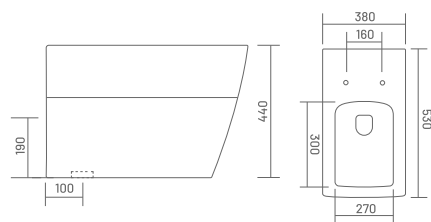

PP

PP SEAT
COVER

6007 SASA (RIMLESS)
L 530, W 380, H 440mm
S Trap - 100mm

₹ 7,000

Soft Close Seat Cover Included

RIMLESS
DESIGN

PP

PP SEAT
COVER