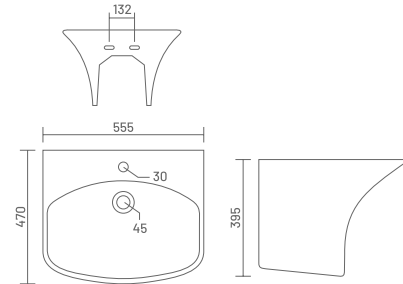

₹12,500

WITH STAND

500G ADORE
L 420, W 390, H 780mm

₹10,500

500D VEGAS
L 555, W 470, H 395mm

₹4,500

500E GRACE
L 460, W 460, H 400mm

₹5,800

500F ELEGANCE
L 480, W 440, H 380mm

₹6,000

THIN EDGE

Elegant THIN EDGE basin with fine edges that is only 5 mm in thickness.
The Attractive clay art is made by the innovative material used by LAVITA.

5mm Thickness