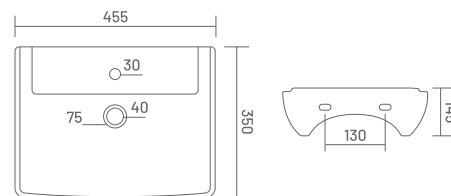

₹1,650

3020 FENI
L 315, W 300, H 125mm