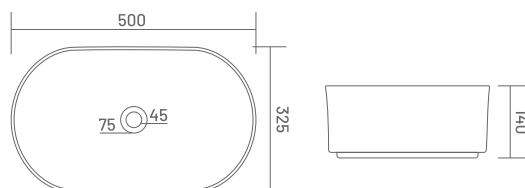

THIN RIM
DESIGN

9018 KIA
L 400, W 400, H 135mm

₹4,500

THIN RIM
DESIGN

9019 CIROC
L 500, W 325, H 140mm

₹3,500

9020 ICONIC
L 415, W 343, H 168mm

₹3,500