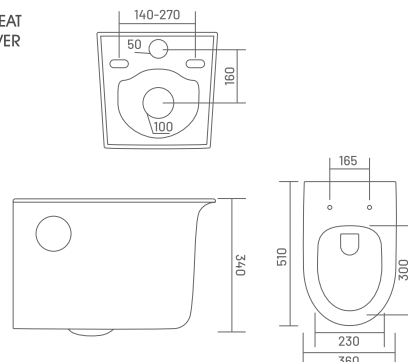

₹12,500

Soft Close Seat Cover Included

RIMLESS DESIGN **PP** PP SEAT COVER

B2376 VOLVO
L 550, W 350, H 370mm