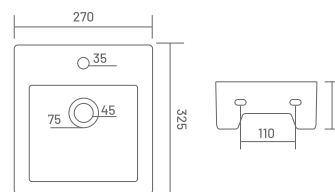

₹1,150

3010 RUBI
L 380, W 265, H 125mm

₹990

3011 NANO
L 325, W 270, H 125mm

₹1050