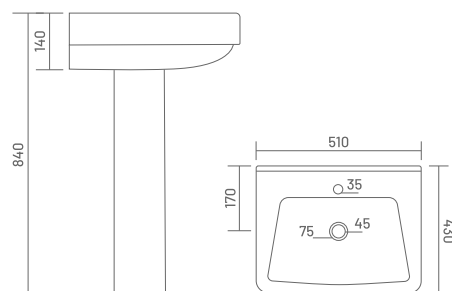

WB | ₹1,800

PED | ₹1,750

ALEXA SET - WB 1006 - PED 2002
L 565, W 425, H 850mm