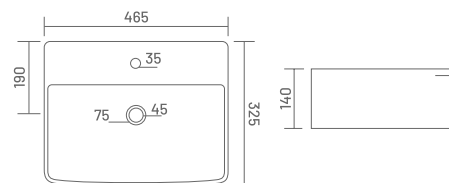

3015 DOWEL
L 498, W 385, H 200mm

₹1,550

3016 PEARL
L 390, W 440, H 145mm

₹1,390

3017 VIVA
L 395, W 330, H 170mm

₹1,390

3018 MATRIX
L 465, W 325, H 140mm

₹1,600