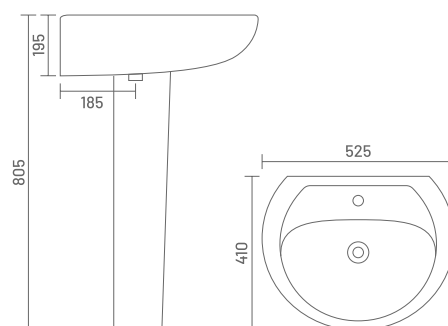

FLORA SET - WB 1003 - PED 2001Q
L 570, W 450, H 890mm

WB | ₹2,150
PED | ₹2,000

QUEEN SET - WB 1004 - PED 2001Q
L 590, W 480, H 945mm

WB | ₹2,250
PED | ₹2,000

STERLING SET - WB 1005 - PED 2002
L 510, W 430, H 840mm

WB | ₹1,800

PED | ₹1,750

ALEXA SET - WB 1006 - PED 2002
L 565, W 425, H 850mm

WB | ₹2,000

PED | ₹1,750

BELLEZA SET - WB 1007 - PED 2002
L 570, W 440, H 870mm

WB | ₹2,150

PED | ₹1,750

ROYAL SET - WB 1008 - PED 2002
L 500, W 425, H 830mm

WB | ₹2,000
PED | ₹1,750

SELENA SET - WB 1009 - PED 2003
L 575, W 410, H 790mm

WB | ₹2,050
PED | ₹1,850

MERY SET - WB 1010 - PED 2003
L 525, W 410, H 805mm

WB | ₹1,900
PED | ₹1,850

LATINA SET - WB 1011A - PED 2002
L 605, W 415, H 820mm

WB | ₹3,000
PED | ₹1,750

CUBIC SET - WB 1012 - PED 2004
L 575, W 420, H 850mm

WB | ₹2,700
PED | ₹2,100

LORIC SET - WB 1013 - PED 2004
L 600, W 480, H 860mm