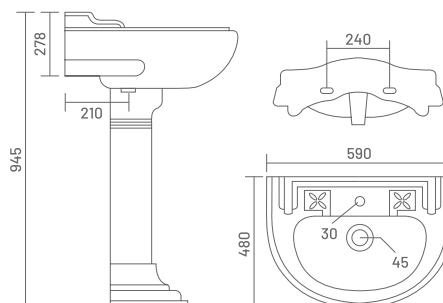

WHERE STYLE AND
OPULENCE
COMPETES FOR YOUR
ATTENTION

CLASSIC SET - WB 1001 - PED 2001 WB | ₹1,500
 L 520, W 390, H 840mm PED | ₹1,450

SILVA SET - WB 1002 - PED 2001 WB | ₹1,600
 L 570, W 445, H 840mm PED | ₹1,450

FLORA SET - WB 1003 - PED 2001Q
L 570, W 450, H 890mm

WB | ₹2,150
PED | ₹2,000

QUEEN SET - WB 1004 - PED 2001Q
L 590, W 480, H 945mm

WB | ₹2,250
PED | ₹2,000

STERLING SET - WB 1005 - PED 2002
L 510, W 430, H 840mm