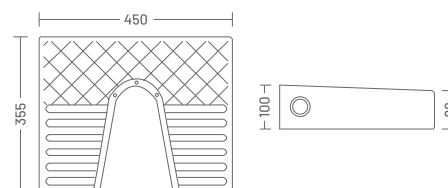

6000C CT PAN 20" (LOW HEIGHT)
L 515, W 420, H 190mm