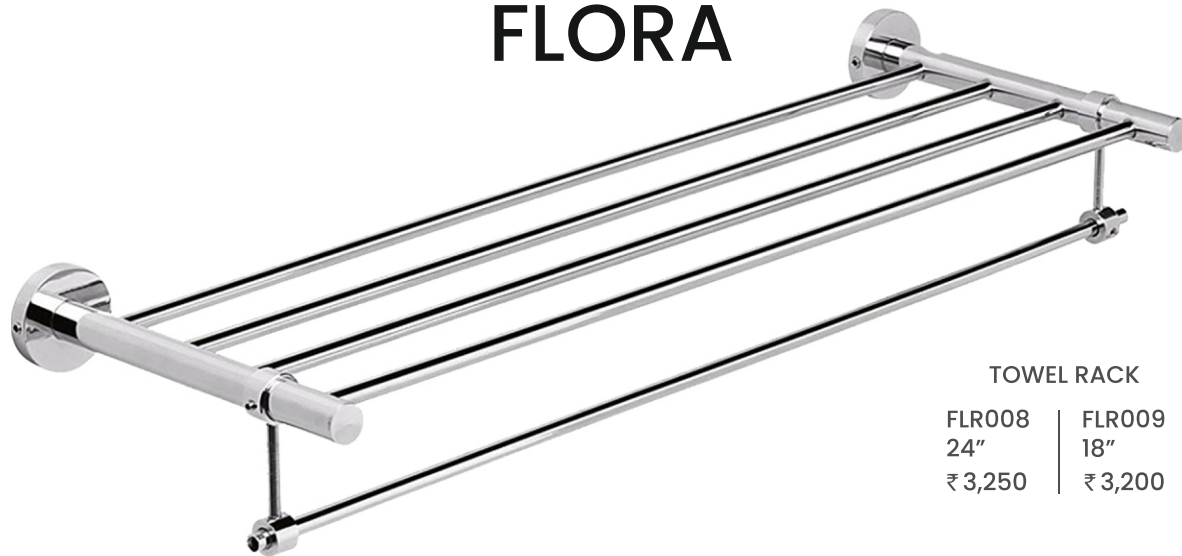

150MM 6" WITH FLANGE | CA002 | ₹ 1,450

230MM 9" WITH FLANGE | CA003 | ₹1,850

SLIM LINE

CUBIX

SLIM LINE / CUBIX Long Drainer With Side Hole	
4"X12"	₹ 4,000
4"X18"	₹ 5,500
4"X24"	₹ 7,000

COMES WITH ANTI COCKROACH TRAP (FLIP BOWL)

CTFB 001
6"X6" | ₹1,350
5"X5" | ₹1,150

CTFB 002
6"X6" | ₹1,350
5"X5" | ₹1,150

CTFB 003
6"X6" | ₹1,350
5"X5" | ₹1,150

CTDB 001
6"X6" | ₹1,250

CTDB 002
6"X6" | ₹1,250

CTDB 003
6"X6" | ₹1,250

FD 001
6"X6" | ₹250

FB 001
6"X6" | ₹650
5"X5" | ₹550

DB 002
6"X6" | ₹650
5"X5" | ₹550

FLORA

TOWEL RACK

FLR008	FLR009
24"	18"
₹ 3,250	₹ 3,200

TOWEL ROD

FLR001	FLR002
24"	18"
₹ 1,300	₹ 1,250

TOWEL RING
FLR003S
₹ 850