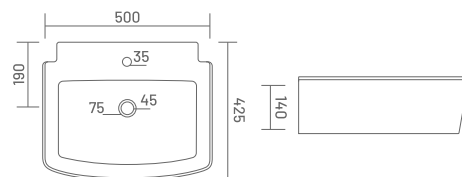

3023 VITA
L 360, W 360, H 150mm

₹1,350

3024 CREST
L 470, W 325, H 150mm

₹1,800

1008 ROYAL
L 500, W 425, H 140mm

₹ 2,000

1014 ARIA
L 425, W 400, H 145mm

₹ 1,600