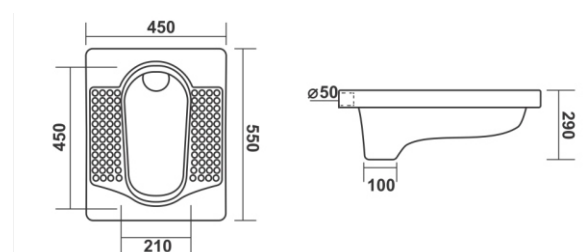

6001A AQUA PAN 21"
L 550, W 450, H 290mm

₹1,600