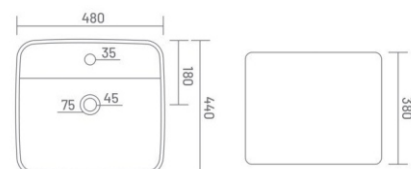

₹4,500

500E GRACE
L 460, W 460, H 400mm

₹5,800

500F ELEGANCE
L 480, W 440, H 380mm

₹6,000