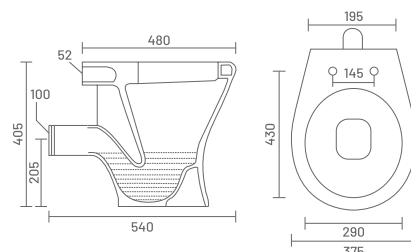

₹ 1,790

Seat Cover Not Included

6003P EWC (P-Trap)
L 540, W 375, H 405mm

₹ 1,790

Seat Cover Not Included

6004S ANGLO (S-Trap)
L 540, W 450, H 415mm

₹ 3,250

Seat Cover Not Included