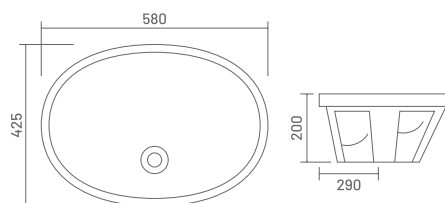

WB | ₹1,550
PED | ₹1,750

PLAZMA SET - WB 3014 - PED 2002H
L 410, W 375, H 430mm

WB | ₹1,500

PED | ₹1,250

shaping
new
creativity

SILVA SET - WB 1002 - PED 2001H
L 570, W 445, H 510mm

WB | ₹1,600

PED | ₹1,250

shape of
inspiration

8001 AQUA (TOP COUNTER)
L 625, W 480, H 170mm

₹4,500

8002 PRIME (UNDER COUNTER)
L 545, W 405, H 200mm

₹3,500

8003 OVEL (TOP COUNTER)
L 580, W 425, H 200mm

₹2,800

6005 BIBA (RIMLESS)
L 560, W 350, H 420mm
S Trap - 100mm, P Trap - 190mm