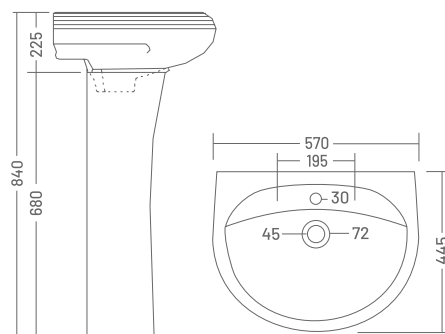

WHERE STYLE AND
OPULENCE
COMPETES FOR YOUR
ATTENTION

CLASSIC SET - WB 1001 - PED 2001 WB | ₹1,500
 L 520, W 390, H 840mm PED | ₹1,450

SILVA SET - WB 1002 - PED 2001 WB | ₹1,600
 L 570, W 445, H 840mm PED | ₹1,450

FLORA SET - WB 1003 - PED 2001Q
L 570, W 450, H 890mm

WB | ₹2,150
PED | ₹2,000

QUEEN SET - WB 1004 - PED 2001Q
L 590, W 480, H 945mm

WB | ₹2,250
PED | ₹2,000

STERLING SET - WB 1005 - PED 2002
L 510, W 430, H 840mm