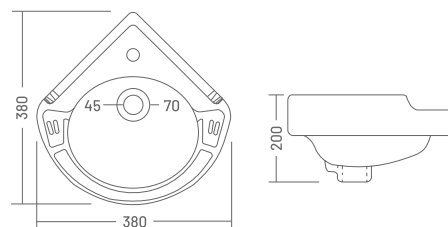

3003 CORNER
L 345, W 345, H 140mm

₹1,090

3003B CORNER BIG
L 525, W 440, H 140mm

₹1,850

3005 KARA
L 380, W 380, H 200mm

₹990

3006 NOVA
L 465, W 330, H 170mm

₹1,150