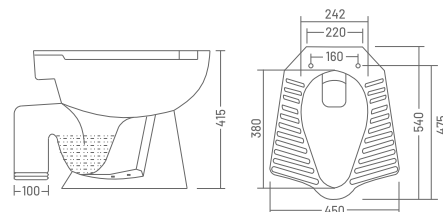

₹ 1,790

Seat Cover Not Included

6003P EWC (P-Trap)
L 540, W 375, H 405mm

₹ 1,790

Seat Cover Not Included

6004S ANGLO (S-Trap)
L 540, W 450, H 415mm

₹ 3,250

Seat Cover Not Included