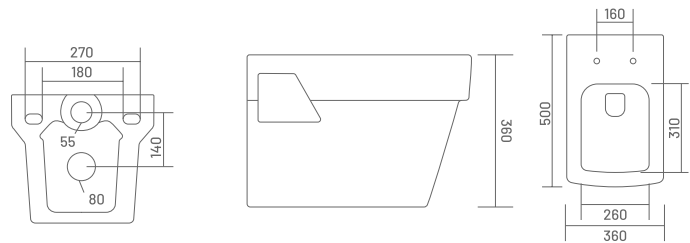

₹11,500

Soft Close Seat Cover Included

With UF Seat Cover

₹14,000

RIMLESS DESIGN

UF UF SEAT COVER

PP PP SEAT COVER

4005 VALENCIA WITH IN BUILT JET
L 545, W 365, H 330mm