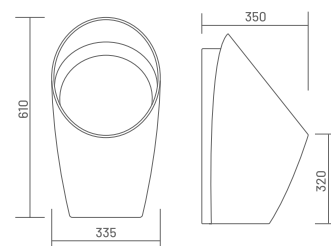

6004P ANGLO (P-Trap)
L 540, W 450, H 415mm

₹ 3,250

Seat Cover Not Included

7013 NYCER
L 350, W 335, H 610mm

₹4,500

URINAL SENSOR
₹6,500

7017 ALBA
L 340, W 300, H 630mm

₹3,000