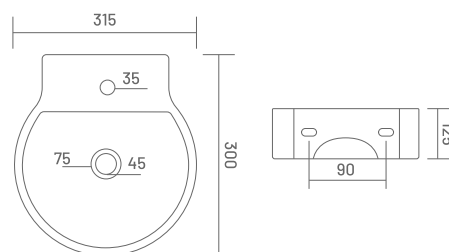

₹1,600

3019 LEON
L 455, W 350, H 145mm

₹1,650

3020 FENI
L 315, W 300, H 125mm

₹1050