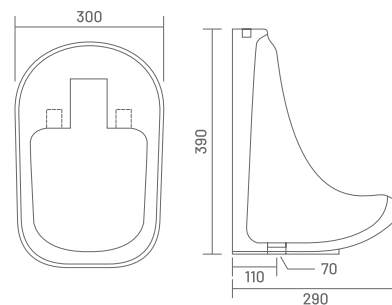

₹1,550

7016 SQUATTING (LADIES)
L 450, W 355, H 100mm

₹1,690